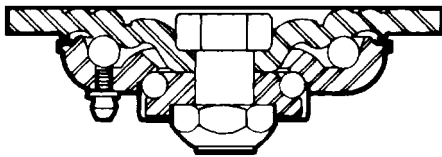

700 lbs. Maximum Capacity

Mounting: Standard and Custom Stems Available (Consult Factory)

SSRT/BR-5200-EL-DEL
C/W SSRT STEM 1" x 4" PS

SSRTR/BR-5200-UN-DEL
C/W SSRT STEM 1" x 4" PS

This unique caster offers both the top quality construction and performance of our SS Series with the versatility of a stem caster. Equipped with 5/8" kingpin construction, heavy 1/4" leg material and all stainless steel material, this is an exceptional product. Our wide selection of standard and custom stainless steel stems mean that this caster can be mounted in virtually any application. We offer a large variety of wheel types and sizes to suit your many needs. North American made for fast delivery and competitive pricing and are fully customizable upon request.

Cross-section illustrates the design of the generously proportioned upper and lower ball races, which ride on 5/16" and 1/4" diameter stainless steel ball bearings respectively.

| Wheel Diam. | OH | Swiv. Rad. |
|-------------|--------|------------|
| 3" | 4-3/8" | 2-3/4" |
| 3-1/4"* | 4-1/2" | 2-13/16" |
| 4" | 5-5/8" | 3-13/16" |
| 5" | 6-1/2" | 4-7/16" |
| 6" | 7-1/2" | 4-9/16" |
| 8" | 9-1/2" | 5-7/8" |