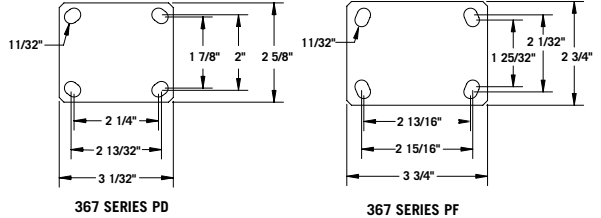

▼ DIMENSIONS

367/364 Series with Top Plate

	3"	4"	5"	6"
A: Wheel Diameter	3" (80mm)	4" (100mm)	5" (125mm)	6" (150mm)
B: Overall Height	4 1/2" (117mm)	5 1/4" (137mm)	6 1/2" (163mm)	7 1/2" (189mm)
C: Swivel Radius	3 1/4" (84mm)	3 1/2" (92mm)	3 1/4" (85mm)	4" (100mm)
C: Swivel Radius w/ brake	4" (100mm)	4 1/4" (106mm)	4 1/2" (110mm)	4 1/2" (110mm)

▼ SPECIFICATIONS

Wheel Diameter	Tread Width	Wheel Material	Wheel Bearing	Load Cap (lb)	Top Plate Caster	Top Plate EDP	Hollow Kingpin Caster	Hollow Kingpin EDP
3" (80mm)	1 1/4" (32mm)	TPR	Precision	220	364A35K080AZPF	07276		
3" (80mm)	1 1/4" (32mm)	TPR	Precision	220	367A35K080AZPF	07395	367A35K080AZLD	06304
3" (80mm)	1 1/4" (32mm)	TPR	Precision	220	367H35K080AZPF	08029	367H35K080AZLD	06245
3" (80mm)	1 1/4" (32mm)	TPR	Precision	220	367R35K080AZPF	06111		
4" (100mm)	1 1/4" (32mm)	TPR	Precision	220	364A35K100AZPF	07340		
4" (100mm)	1 1/4" (32mm)	TPR	Precision	220	367A35K100AZPF	07488	367A35K100AZLD	06307
4" (100mm)	1 1/4" (32mm)	TPR	Precision	220	367H35K100AZPF	07986	367H35K100AZLD	06306
4" (100mm)	1 1/4" (32mm)	TPR	Precision	220	367R35K100AZPF	06112		
5" (125mm)	1 1/4" (32mm)	TPR	Precision	220	364A35K125AZPF	07356		
5" (125mm)	1 1/4" (32mm)	TPR	Precision	220	367A35K125AZPF	07571	367A35K125AZLD	07571
5" (125mm)	1 1/4" (32mm)	TPR	Precision	220	367H35K125AZPF	08015	367H35K125AZLD	06309
5" (125mm)	1 1/4" (32mm)	TPR	Precision	220	367R35K125AZPF	06113		
6" (150mm)	1 1/4" (32mm)	TPR	Precision	220	364A35K150AZPF	07298		
6" (150mm)	1 1/4" (32mm)	TPR	Precision	220	367A35K150AZPF	07612	367A35K150AZLD	02109
6" (150mm)	1 1/4" (32mm)	TPR	Precision	220	367H35K150AZPF	08074	367H35K150AZLD	02113
6" (150mm)	1 1/4" (32mm)	TPR	Precision	220	367R35K150AZPF	06124		

▼ WHEEL OPTIONS

32C features black crown tread. To order change 35K to 32C.
35K features grey round tread.

▼ MOUNTING OPTIONS

▼ LOCK OPTIONS