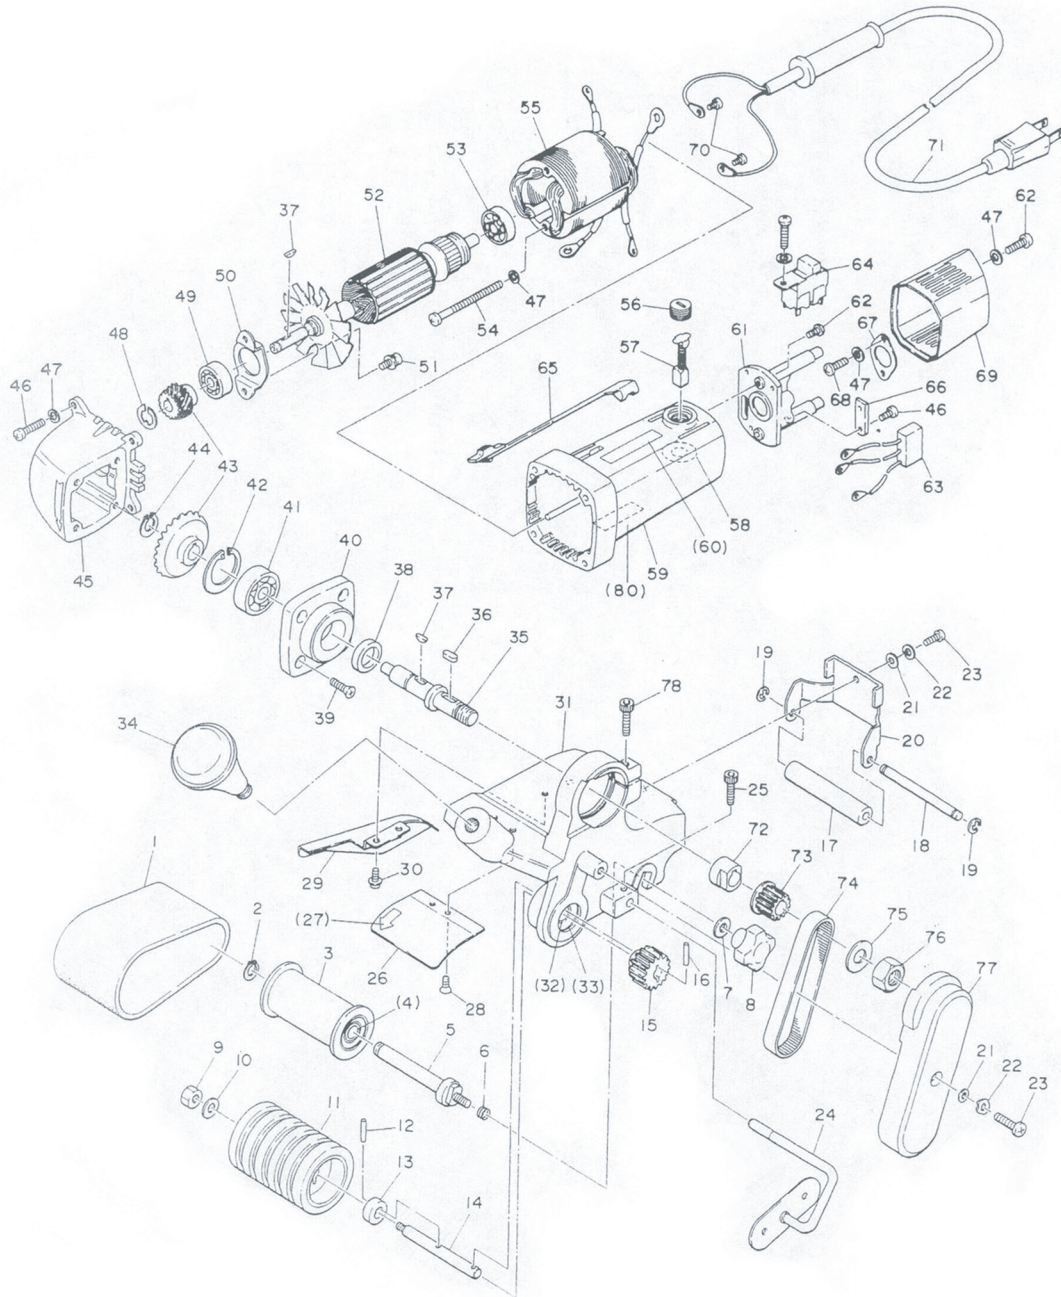

Nitto Kohki HAIRLINERS

Acorn Industrial Products Co

520 Hertzog Boulevard | King of Prussia, PA 19406

Phone 800-523-5474 | **Fax** 800-782-6780

E-Mail acorn@acornindprod.com | **Web** acornindprod.com

Model	EHL-60
Power Supply (Single)	110V
Power Consumption	510 watts
Rated Current	5.2A
Belt Speed (no load)	3,084 FPM
Belt Size	2-3/8" x 10-3/8"
Weight	6.8 lbs.
Accessories Included	finishing belt, 4mm allen wrench

- Hairliner used for grain finishing stainless steel surfaces
- Ideal for grain finishing stainless steel surfaces
- Lightweight and compact design
- Uses non-woven belts
- Straight guide for consistent grain blending
- Tool-free belt change

HAIRLINER EHL-60 ASSEMBLY AND PARTS LIST

The Part Numbers with () are included in the Ass'y parts written above them.

No.	Part No.	Part Name	Q'ty	Price
1	TQ01665	Finishing Belt AM (#200)	1	
2	TQ01646	Retaining Ring STW-8	1	
3	TB04585	Idle Pulley Sub Ass'y	1 set	
4	(TQ01685)	Ball Bearing 608VV	2	
5	TQ01645	Idle Shaft	1	
6	TQ01647	Spring 0.5 X 7.1 X 4	1	
7	TQ01598	Washer 6.3 X 24 X 3.2	1	
8	TQ01648	Knob	1	
9	TP01924	Hex. Nut M6	1	
10	TP00092	Plain Washer M6	1	
11	TB02372	Drive Pulley Ass'y	1 set	
12	TP15729	Spring Pin 3 X 14	1	
13	TQ01653	Spacer 8 X 16 X 4	1	
14	TQ01640	Drive Shaft	1	
15	TQ03073	Belt Pulley 32	1	
16	TP11958	Parallel Pin 7A3 X 12	1	
17	TQ01670	Roller	1	
18	TQ01650	Roller Shaft	1	
19	TQ01651	E-Ring ETW-5	2	
20	TQ01649	Roller Bracket	1	
21	TP00144	Plain Washer M4	2	
22	TP04075	Washer M4	2	
23	TP02638	+ Screw 4 X 12	2	
24	TQ01659	Guide	1	
25	TP00200	Hex. Bolt 5x8	1	
26	TB01183	Front Cover Ass'y	1 set	
27	(TP12437)	Direction Label	1	
28	TP05712	+ Screw 4 X 6	2	
29	TQ01657	Side Cover	1	
30	TQ01154	+ Pan Head Screw 4 X 8	2	
31	TB02368	Housing Sub Ass'y	1 set	
32	(TQ01685)	Ball Bearing 608VV	2	
33	(TP04684)	Retaining Ring C-22	1	
34	TA93017	Knob Ass'y	1 set	
35	TQ00827	Spindle	1	
36	TQ01370	Sunk Key 4x4x18 Round End	2	
37	TP03755	Woodruff Key 2.5 X 10	1	
38	TP16195	Dust Seal	1	
39	TP02750	+ Screw 4 X 12	4	